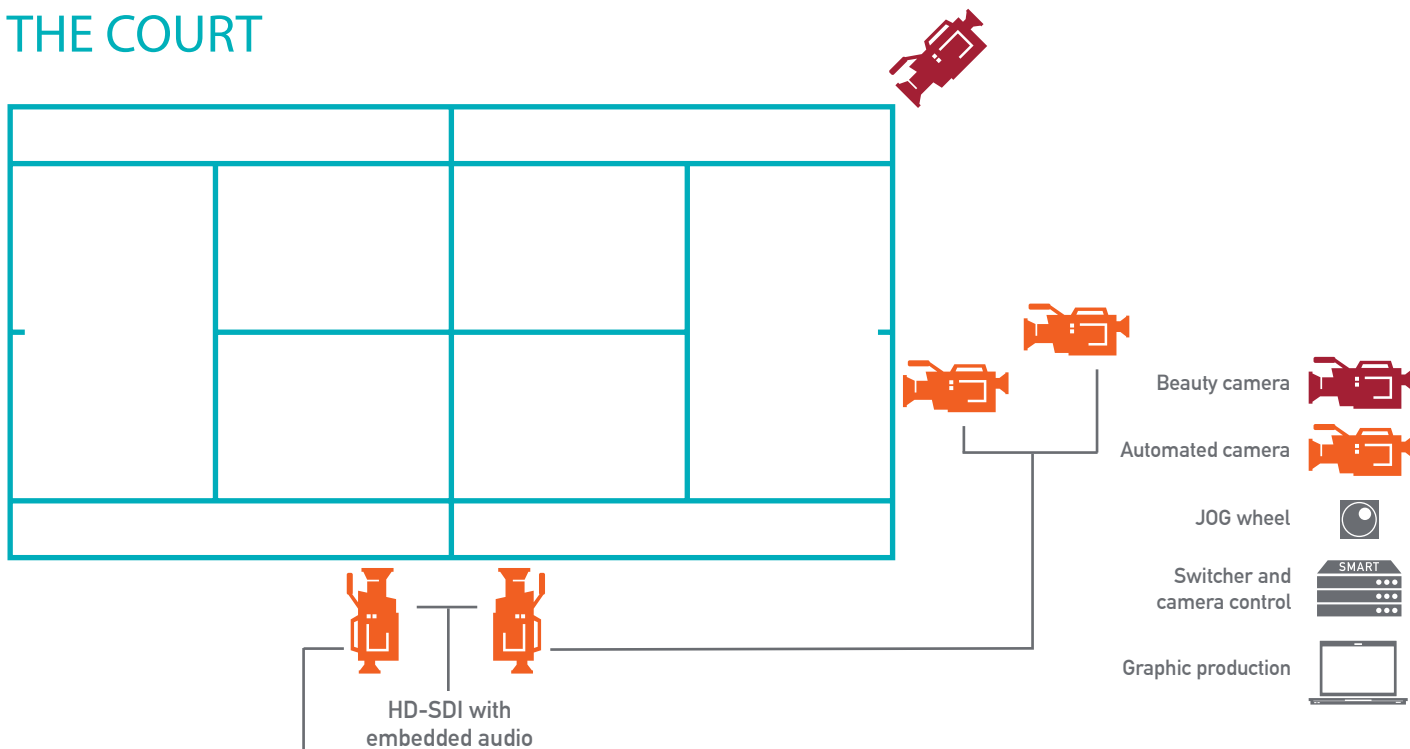

TENNIS SMART Production

THE COURT

THE CONTROL ROOM

HD-SDI Output with embedded audio - can also be transcoded

1 OPERATOR

DIRECTOR

- ◆ Manages live production
- ◆ Switches between camera feeds
- ◆ Overrides automated cameras to capture mood shots
- ◆ Manages replays