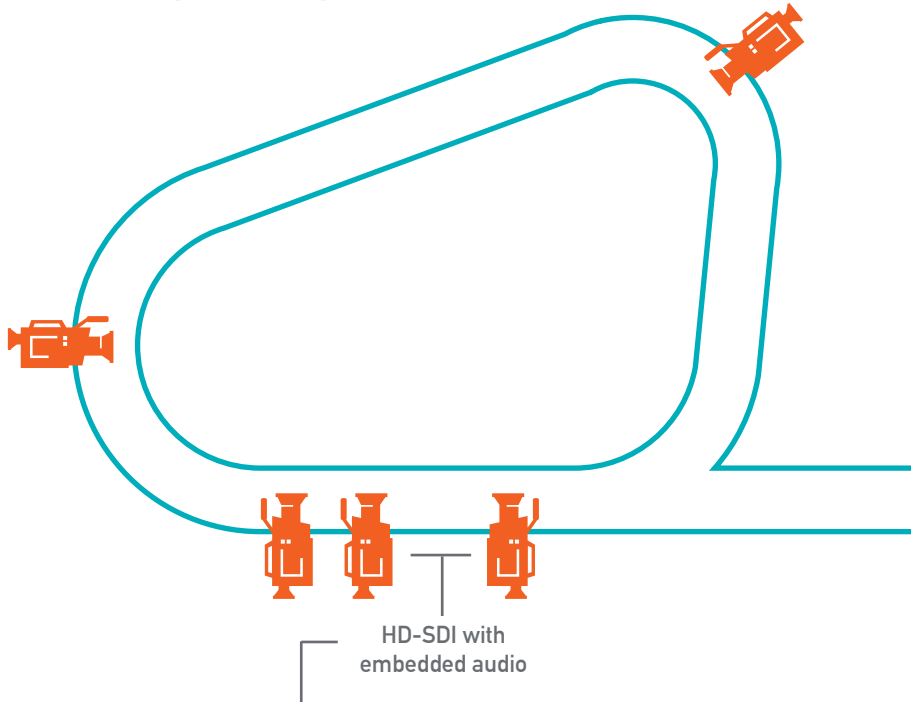

HORSE RACING SMART Production

THE RACETRACK

Automated camera

JOG wheel

Switcher and
camera control

Graphic production

THE CONTROL ROOM

HD-SDI Output with embedded
audio - can also be transcoded

2 OPERATORS

OPERATOR 1

- ◆ Produces live broadcast

DIRECTOR

- ◆ Produces integrity feed